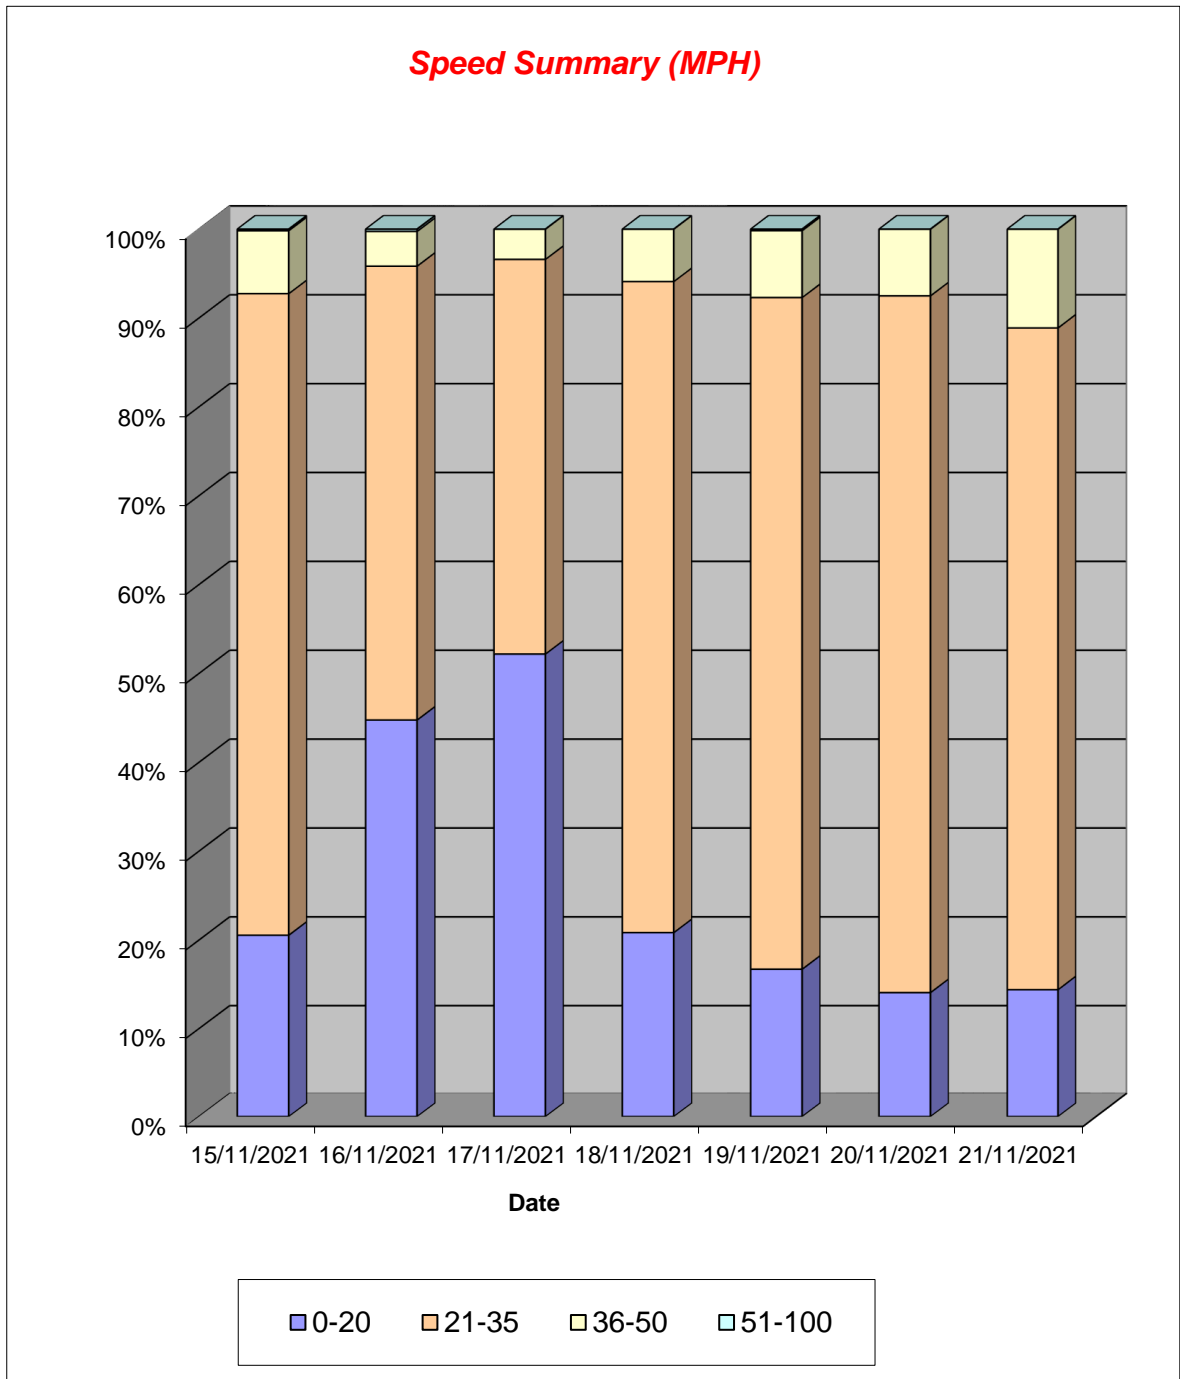

# Harrietsham Parish Council ATC 02, Church Road

Produced by Streetwise Services Ltd.

Channel 2 - Southbound

Speed Summary

Week 1

Speed (MPH)	15/11/2021 Monday	16/11/2021 Tuesday	17/11/2021 Wednesday	18/11/2021 Thursday	19/11/2021 Friday	20/11/2021 Saturday	21/11/2021 Sunday
0-20	119	355	369	99	100	62	61
21-35	418	405	314	348	452	345	315
36-50	41	31	24	28	45	33	47
51-100	1	2	0	0	1	0	0
<b>TOTAL</b>	<b>579</b>	<b>793</b>	<b>707</b>	<b>475</b>	<b>598</b>	<b>440</b>	<b>423</b>