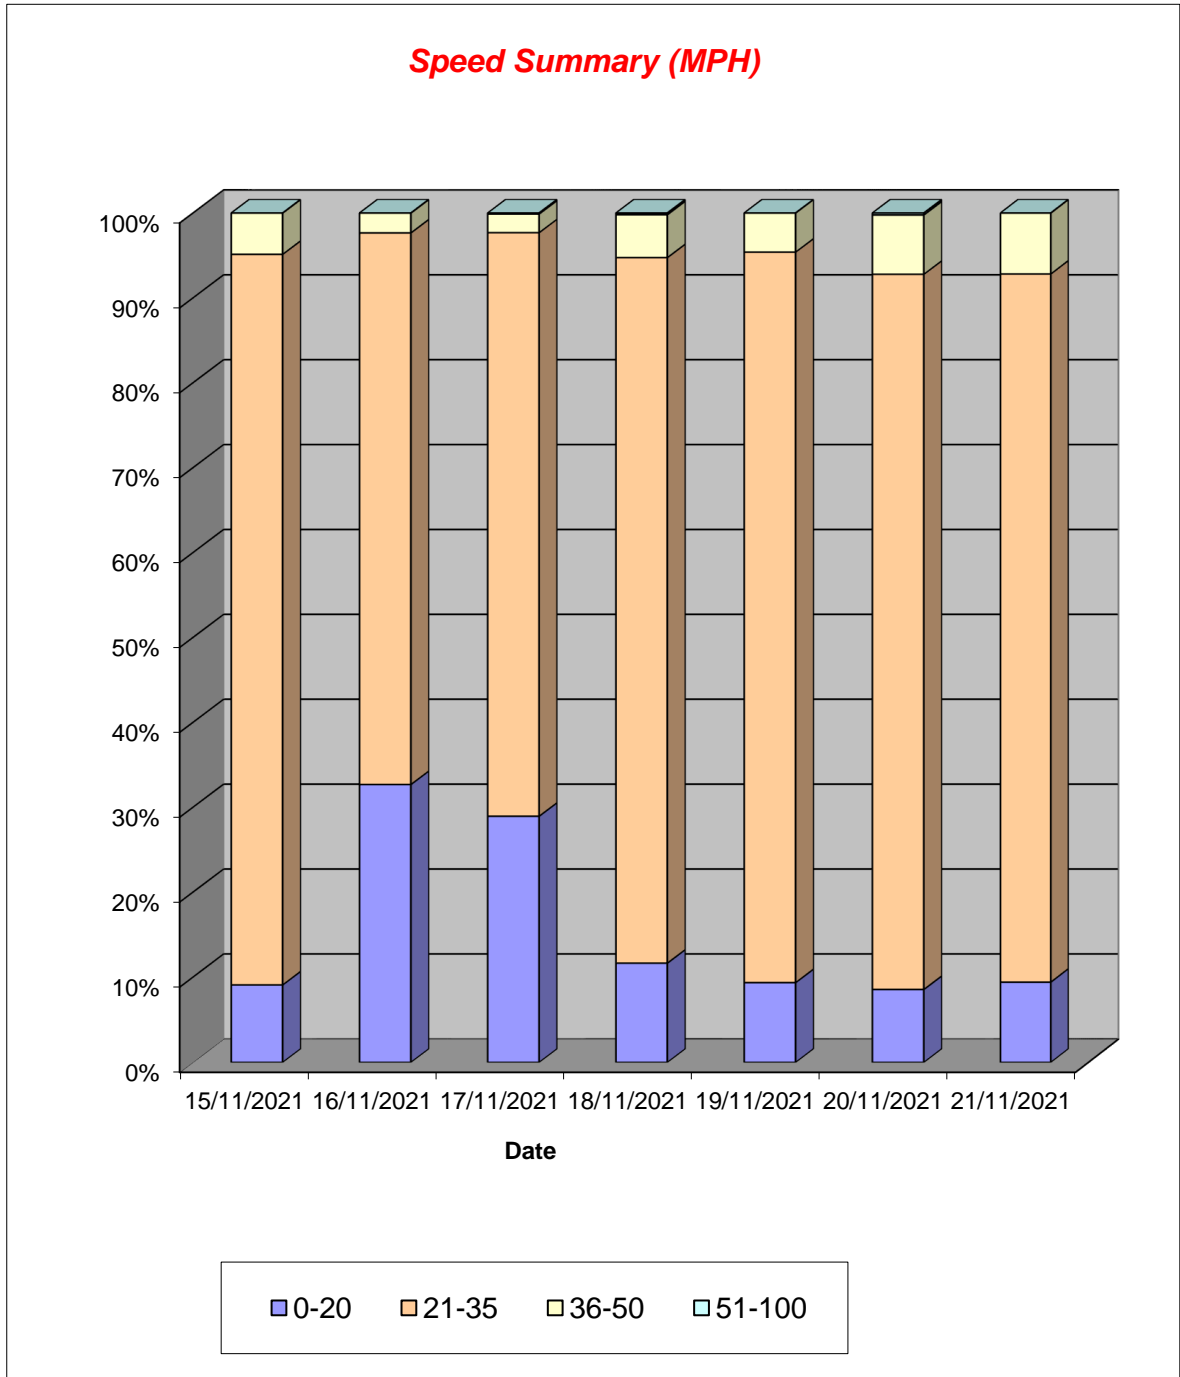

# Harrietsham Parish Council ATC 02, Church Road

Produced by Streetwise Services Ltd.

Channel 1 - Northbound

Speed Summary

Week 1

Speed (MPH)	15/11/2021 Monday	16/11/2021 Tuesday	17/11/2021 Wednesday	18/11/2021 Thursday	19/11/2021 Friday	20/11/2021 Saturday	21/11/2021 Sunday
0-20	58	252	251	60	57	38	42
21-35	549	501	596	428	524	374	372
36-50	31	18	19	26	28	31	32
51-100	0	0	1	1	0	1	0
<b>TOTAL</b>	<b>638</b>	<b>771</b>	<b>867</b>	<b>515</b>	<b>609</b>	<b>444</b>	<b>446</b>