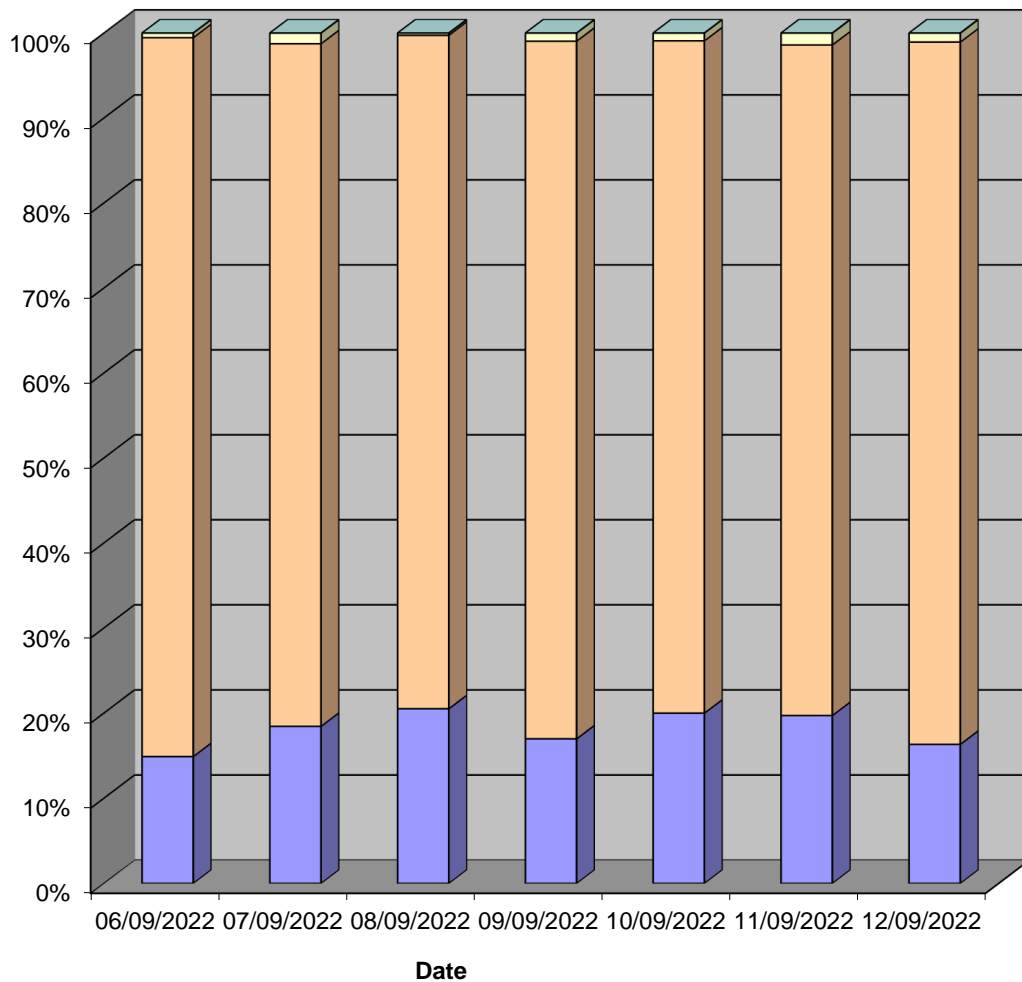

Harrietsham ATC, East Street

Produced by Streetwise Services Ltd.

Channel 1 - Eastbound

Speed Summary

Week 1

Speed (MPH)	06/09/2022 Tuesday	07/09/2022 Wednesday	08/09/2022 Thursday	09/09/2022 Friday	10/09/2022 Saturday	11/09/2022 Sunday	12/09/2022 Monday
0-20	111	148	158	143	110	99	124
21-35	630	644	610	691	435	396	627
36-50	4	10	2	8	5	7	8
51-100	0	0	0	0	0	0	0
TOTAL	745	802	770	842	550	502	759

Speed Summary (MPH)